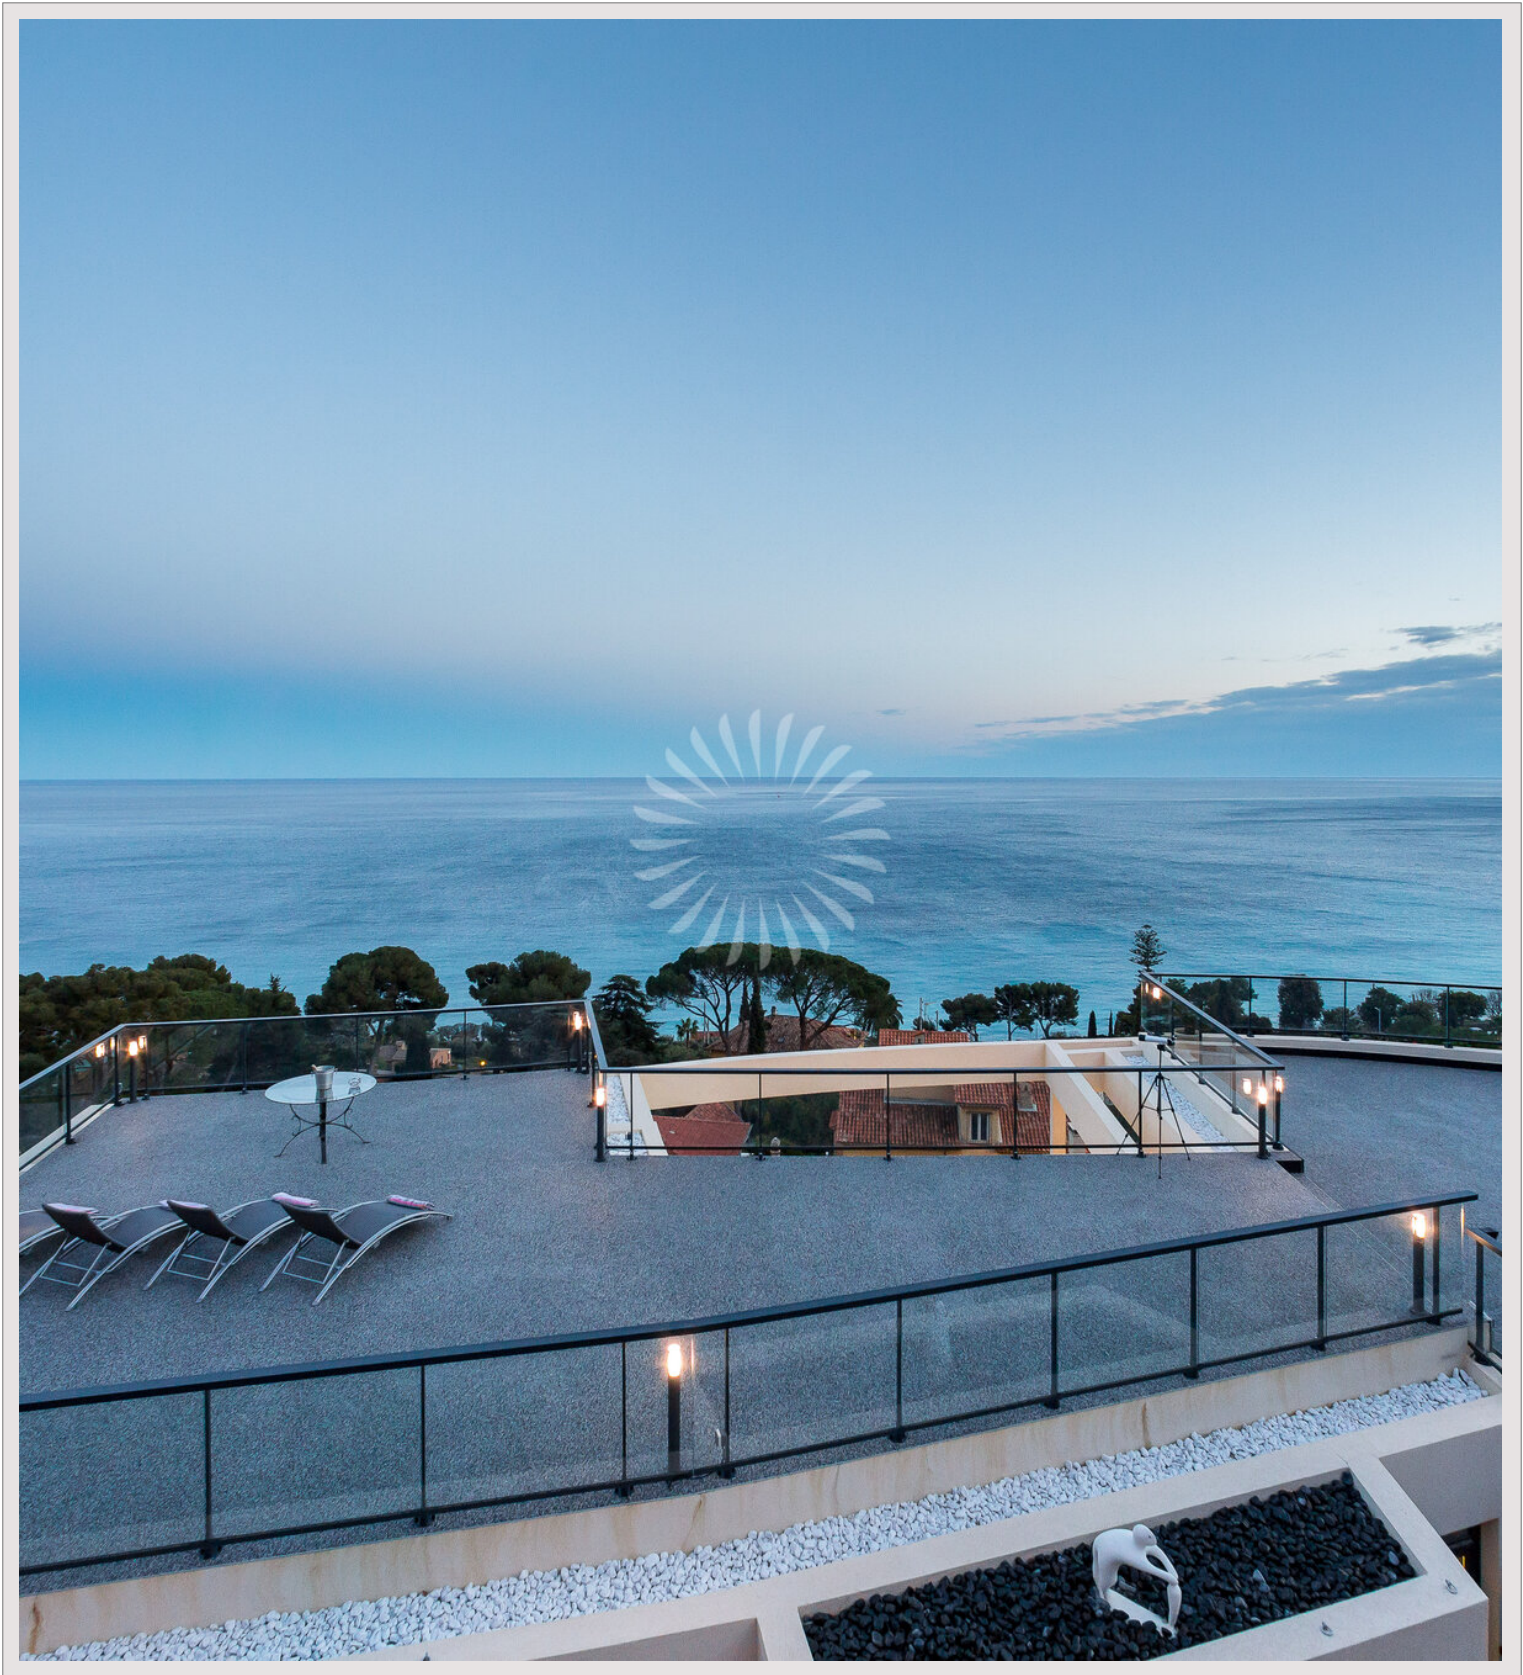

EXCEPTIONAL VILLA - EZE SUR MER

Ref. : L0706

Piras Immobilier

Résidence Château Périgord - 6 Lacets Saint Léon

Page

11/11