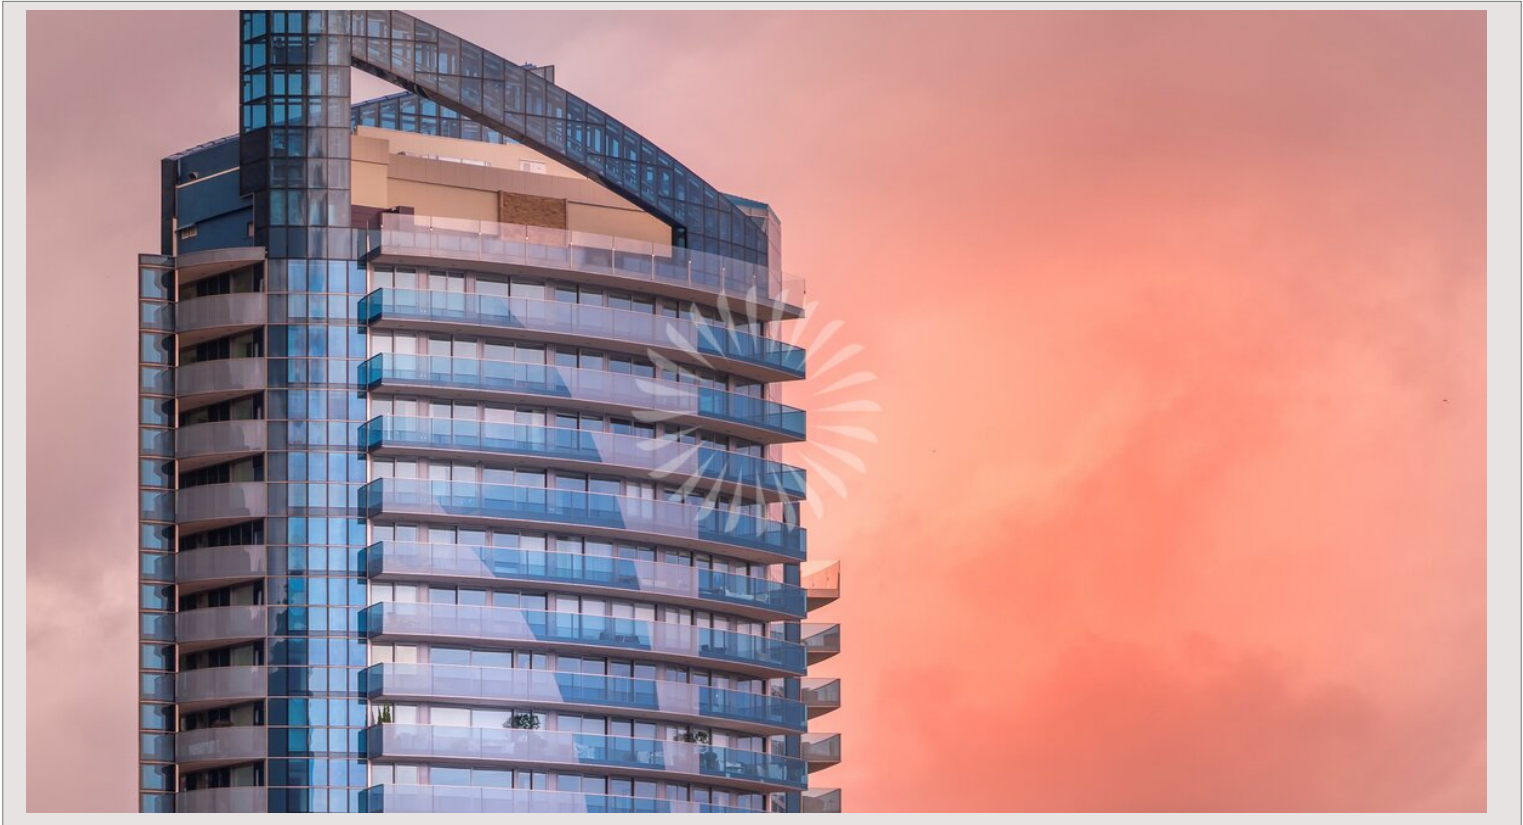

Odeon Tower - Close to beach area

Ref. : L0442

Piras Immobilier
Résidence Château Périgord - 6 Lacets Saint Léon

Page
6/9