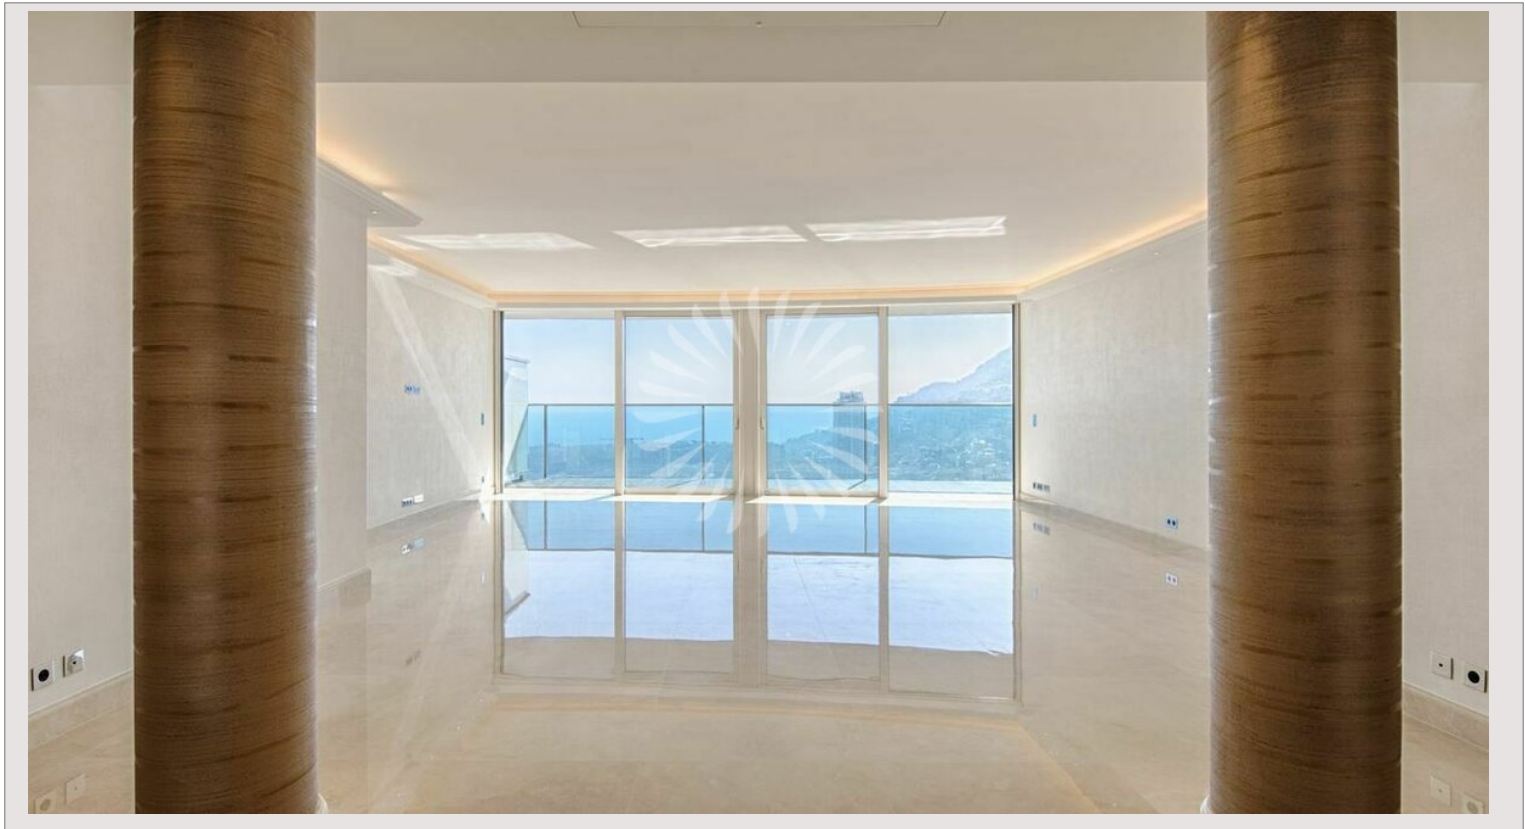

Odeon Tower - Close to beach area

Ref. : L0442

Piras Immobilier
Résidence Château Périgord - 6 Lacets Saint Léon

Page
2/9