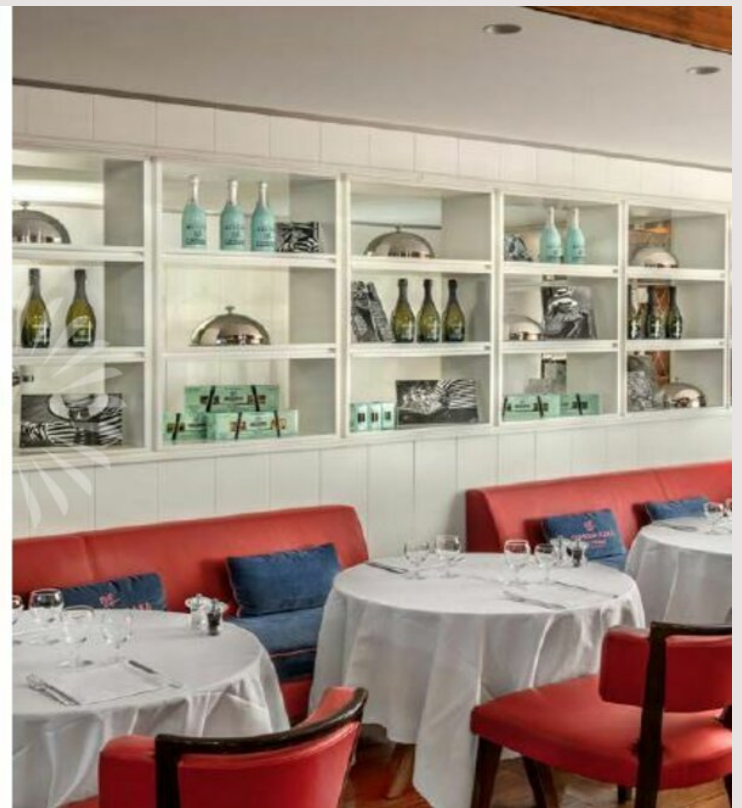

Odeon Tower - Close to beach area

Ref. : L0442

Piras Immobilier
Résidence Château Périgord - 6 Lacets Saint Léon

Page
7/9