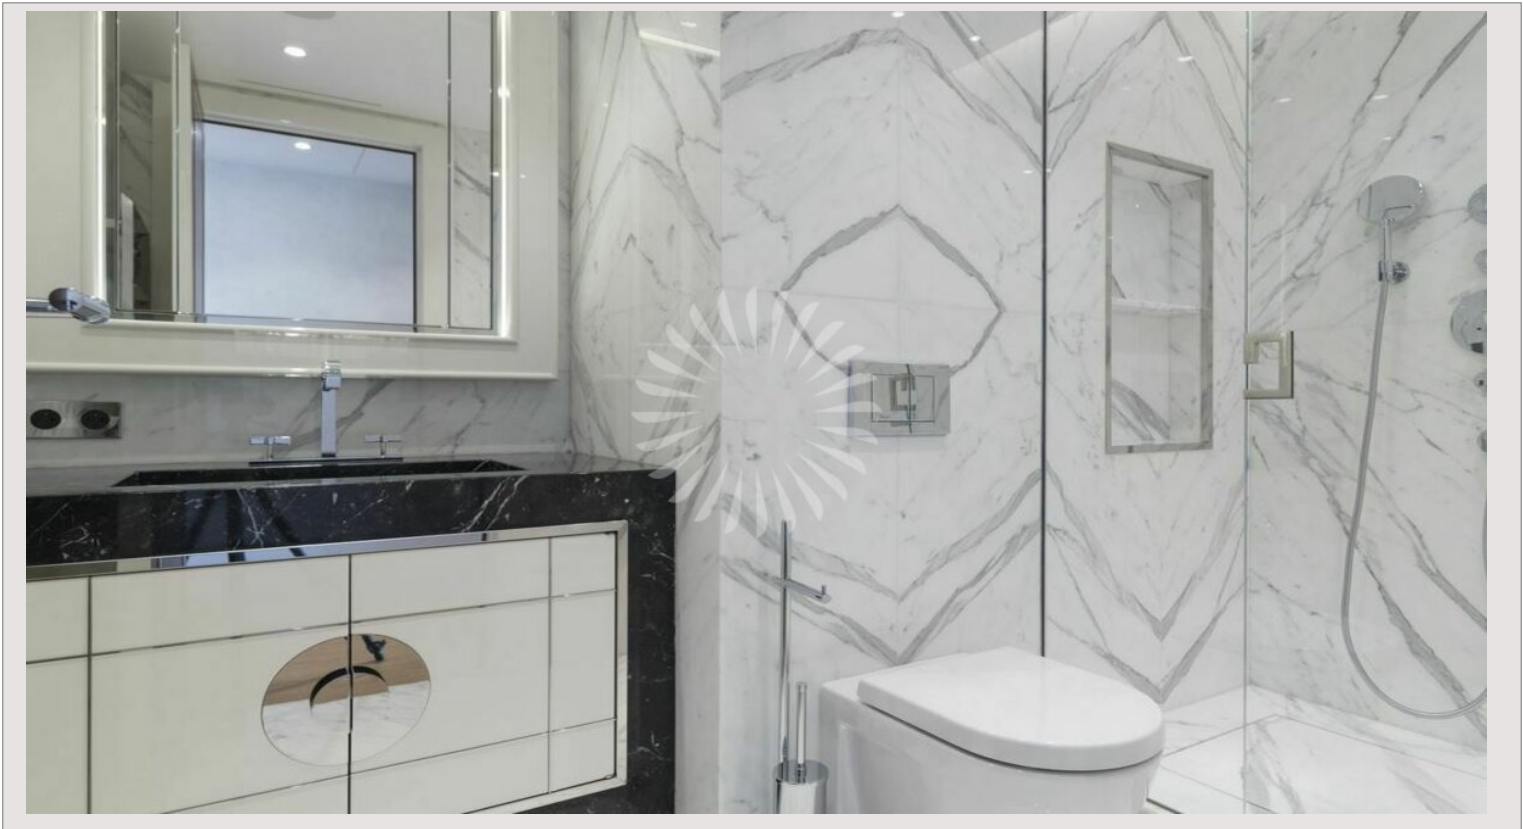

Odeon Tower - Close to beach area

Ref. : L0442

Piras Immobilier
Résidence Château Périgord - 6 Lacets Saint Léon

Page
6/9