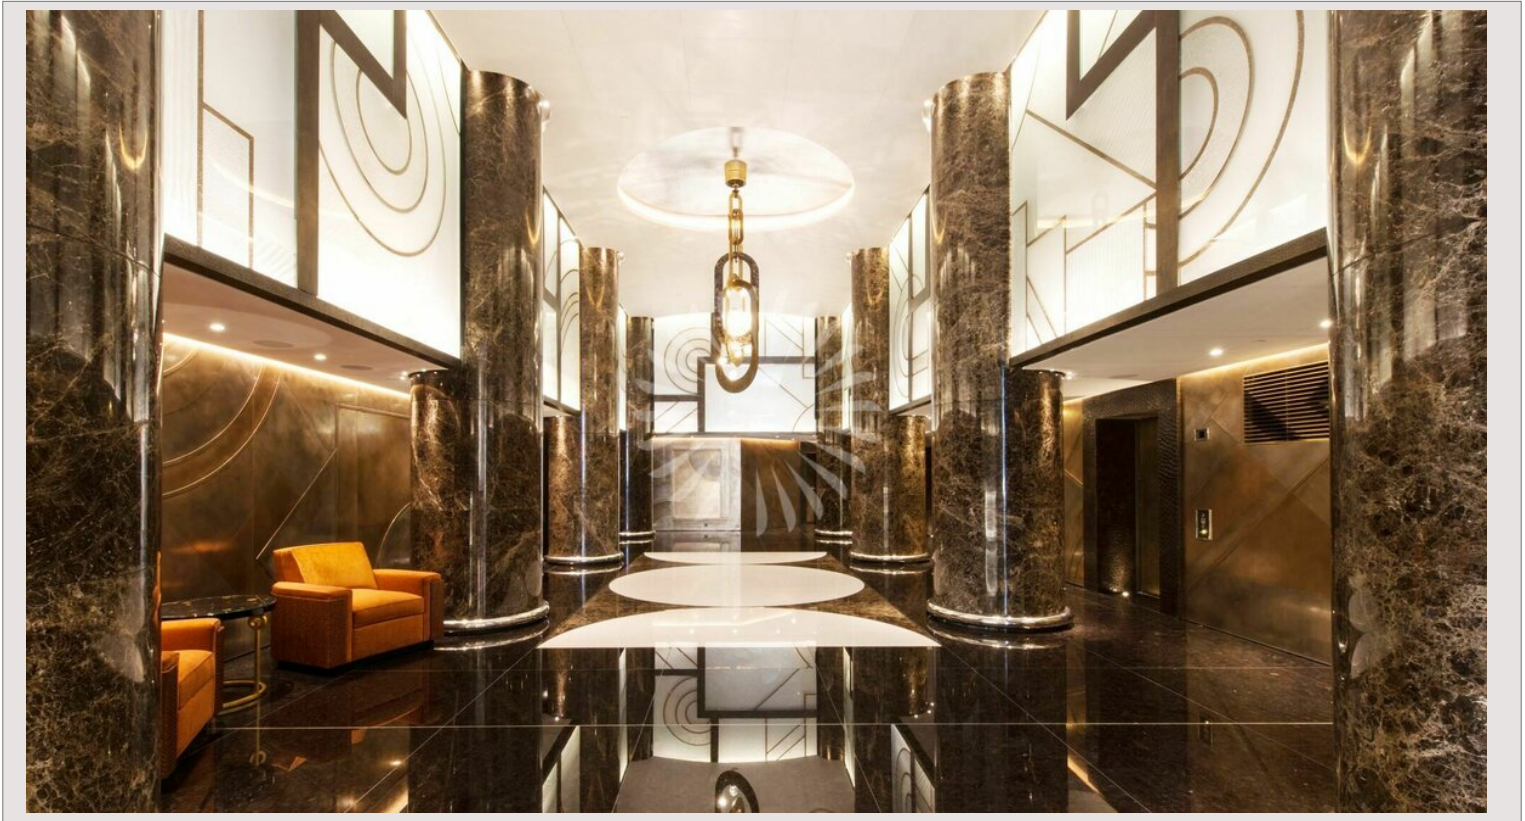

Odeon Tower - Close to beach area